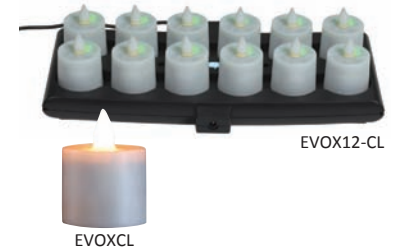

Item No.	Description
25-EVOG12-CL	Evolution with Smart Guard, 12 candles, 1 charging tray, power adaptor
25-EVOX12-CL	Evolution without Smart Guard, 12 candles, 1 charging tray, power adaptor

PLATINUM RECHARGEABLE SERIES SMART CANDLE®
“Flicker Without The Flame”

- Up to 18 hours of flameless candlelight from a 8-hour charge
- Patented enhanced random flicker technology
- Durable pin-based charging system
- Linkable wall-mountable charging tray; link up to 4 trays together (48 candles)